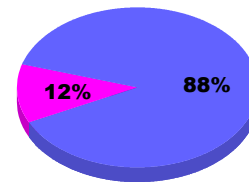

Gender Comparison 2012-2013

Jul/Aug/Sep

Legend: Male (Blue), Female (Magenta)